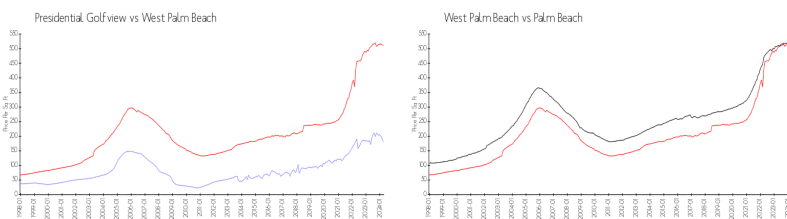

Unit 1720 N Congress Ave # 411 - Presidential Golfview

1720 N Congress Ave # 411 - 1700 N Congress Ave, West Palm Beach, FL, Palm Beach 33401

Unit Information

MLS Number: RX-10975953
Status: Active
Size: 1,030 Sq ft.
Bedrooms: 2
Full Bathrooms: 2
Half Bathrooms: 0
Parking Spaces: 2+ Spaces, Open
View: Garden, Golf
Rental Price: $1,800
List PPSF: $2
Valuated Price: $188,000
Valuated PPSF: $183

The above valuated price is a baseline figure that does not take into account any specific renovation, upgrade, split, merge, or deterioration of the unit.

Building Information

Number of units: 436
Number of active listings for rent: 0
Number of active listings for sale: 9
Building inventory for sale: 2%
Number of sales over the last 12 months: 18
Number of sales over the last 6 months: 9
Number of sales over the last 3 months: 5

Building Association Information

Presidential Golfview Condo
West Palm Beach, FL 33401
1700 N Congress Ave Apt A,
(561) 684-7725
1720 N Congress Ave Apt A,
(561) 471-0981
1750 N Congress Ave,
(561) 688-0892
1820 N Congress Ave Apt A,
(561) 686-6342
1850 N Congress Ave,
(561) 686-1077
1860 N Congress Ave
(561) 686-4948
1900 S Congress Ave Ste A,
(561) 683-7512
2000 N Congress Ave # A,
(561) 684-1531

Market Information

Presidential Golfview: $180/sq. ft.
West Palm Beach: $511/sq. ft.
West Palm Beach: $511/sq. ft.
Palm Beach: $475/sq. ft.