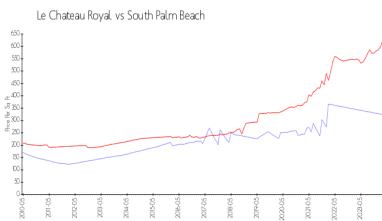

## Market Information

Le Chateau Royal: \$322/sq. ft.  
 South Palm Beach: \$611/sq. ft.

South Palm Beach: \$611/sq. ft.  
 Palm Beach: \$475/sq. ft.