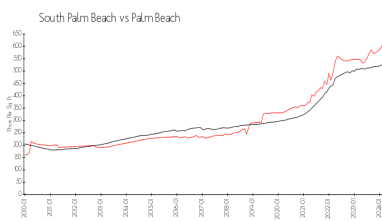

## Market Information

Le Chateau Royal: \$322/sq. ft.  
 South Palm Beach: \$611/sq. ft.

South Palm Beach: \$611/sq. ft.  
 Palm Beach: \$475/sq. ft.