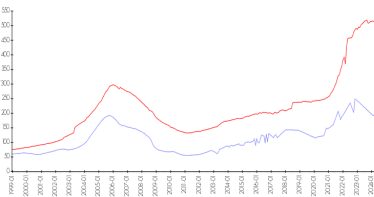

Unit 1902 - Lands of the President 7

1902 - 2425 Presidential Wy, West Palm Beach, FL, Palm Beach 33401

Unit Information

MLS Number:	RX-10977072
Status:	Active
Size:	1,395 Sq ft.
Bedrooms:	2
Full Bathrooms:	2
Half Bathrooms:	0
Parking Spaces:	Assigned
View:	City,Golf
Rental Price:	$2,000
List PPSF:	$1
Valuated Price:	$237,000
Valuated PPSF:	$212

The above valuated price is a baseline figure that does not take into account any specific renovation, upgrade, split, merge, or deterioration of the unit.

Building Information

Number of units:	114
Number of active listings for rent:	4
Number of active listings for sale:	14
Building inventory for sale:	12%
Number of sales over the last 12 months:	5
Number of sales over the last 6 months:	2
Number of sales over the last 3 months:	1

Building Association Information

Lands Of Prsdent Condo 7 Assoc
2425 Presidential Way
West Palm Beach, FL33401-1322
(561) 684-0052

Market Information

Lands of the President 7 vs West Palm Beach