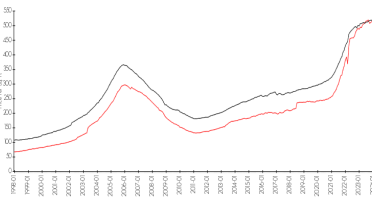

Lands of the President 7:	\$198/sq. ft.	West Palm Beach:	\$511/sq. ft.
West Palm Beach:	\$511/sq. ft.	Palm Beach:	\$475/sq. ft.

Inventory for Sale

Lands of the President 7	12%
West Palm Beach	4%
Palm Beach	3%