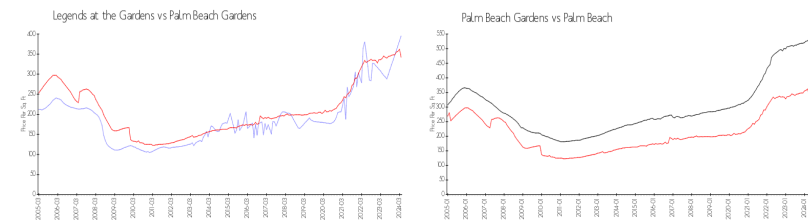

Building Association Information

Legends At the Gardens Condo
 4900 Donald Ross Road
 Palm Beach Gardens, FL33410
 (561) 626-5913

Market Information

Legends at the Gardens:	\$395/sq. ft.	Palm Beach Gardens:	\$342/sq. ft.
Palm Beach Gardens:	\$342/sq. ft.	Palm Beach:	\$475/sq. ft.