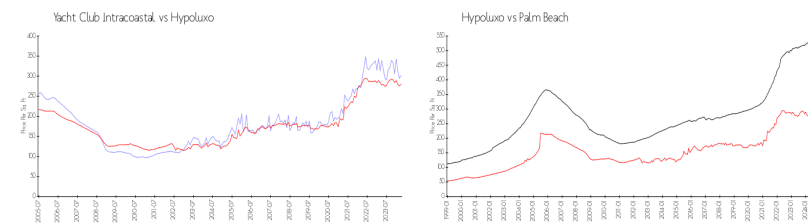

## Market Information

Yacht Club Intracoastal:	\$302/sq. ft.	Hypoluxo:	\$280/sq. ft.
Hypoluxo:	\$280/sq. ft.	Palm Beach:	\$475/sq. ft.