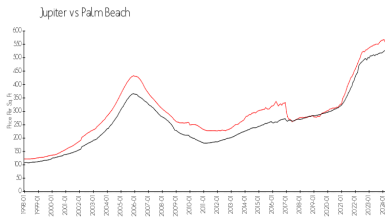

Waterbend at $367/sq. ft.
Jonathan's Landing:
Jupiter: $557/sq. ft.

Jupiter: $557/sq. ft.
Palm Beach: $475/sq. ft.

Inventory for Sale

Waterbend at Jonathan's Landing   5%
Jupiter   3%
Palm Beach   3%

Avg. Time to Close Over Last 12 Months

Waterbend at Jonathan's Landing   199 days
Jupiter   66 days
Palm Beach   56 days