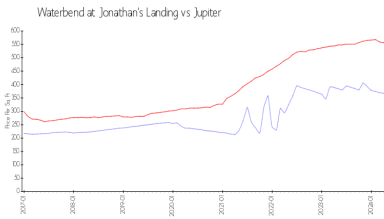

Waterbend at $367/sq. ft.
Jonathan's Landing:
Jupiter: $557/sq. ft.

Jupiter: $557/sq. ft.
Palm Beach: $475/sq. ft.

Inventory for Sale

Waterbend at Jonathan's Landing   5%
Jupiter   3%
Palm Beach   3%

Avg. Time to Close Over Last 12 Months

Waterbend at Jonathan's Landing   199 days
Jupiter   66 days
Palm Beach   56 days