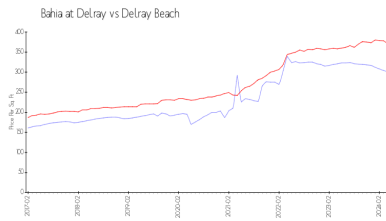

Unit 1000 Crystal Way # D - Bahia at Delray

1000 Crystal Way # D - 1385 Crystal Wy, Delray Beach, FL, Palm Beach 33444

Unit Information

MLS Number:	RX-10980257
Status:	Active
Size:	623 Sq ft.
Bedrooms:	1
Full Bathrooms:	1
Half Bathrooms:	0
Parking Spaces:	Assigned, Guest
View:	Other
Rental Price:	$1,850
List PPSF:	$3
Valuated Price:	$190,000
Valuated PPSF:	$302

The above valuated price is a baseline figure that does not take into account any specific renovation, upgrade, split, merge, or deterioration of the unit.

Building Information

Number of units:	236
Number of active listings for rent:	0
Number of active listings for sale:	9
Building inventory for sale:	3%
Number of sales over the last 12 months:	10
Number of sales over the last 6 months:	5
Number of sales over the last 3 months:	1

Market Information

Bahia at Delray: $301/sq. ft.
Delray Beach: $371/sq. ft.