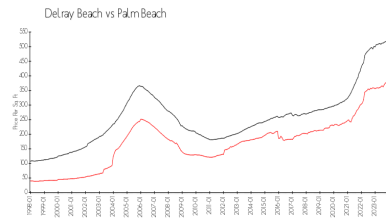

Market Information

Bahia at Delray: \$301/sq. ft.
Delray Beach: \$371/sq. ft.

Delray Beach: \$371/sq. ft.
Palm Beach: \$475/sq. ft.

Inventory for Sale

Bahia at Delray	4%
Delray Beach	3%
Palm Beach	3%

Avg. Time to Close Over Last 12 Months