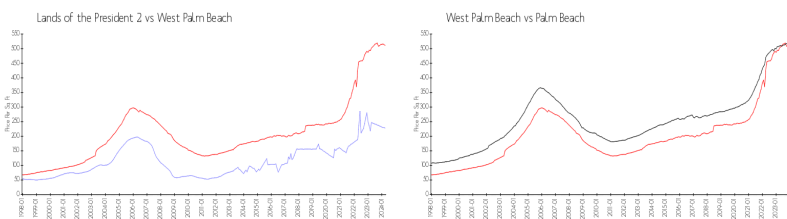

Unit 301 - Lands of the President 2

301 - 2000 Presidential Wy, West Palm Beach, FL, Palm Beach 33401

Unit Information

MLS Number: RX-10980474
Status: Active
Size: 1,496 Sq ft.
Bedrooms: 2
Full Bathrooms: 2
Half Bathrooms: 0
Parking Spaces: 2+ Spaces
View: Golf
Rental Price: $3,000
List PPSF: $2
Valuated Price: $279,000
Valuated PPSF: $216

The above valuated price is a baseline figure that does not take into account any specific renovation, upgrade, split, merge, or deterioration of the unit.

Building Information

Number of units: 114
Number of active listings for rent: 3
Number of active listings for sale: 12
Building inventory for sale: 10%
Number of sales over the last 12 months: 3
Number of sales over the last 6 months: 2
Number of sales over the last 3 months: 2

Building Association Information

Lands Of The President 2 Condominium Association Inc
Washington Tower
2000 Presidential Way
West Palm Beach, FL33401-1515
(561) 689-9245

Market Information

Lands of the President 2:	$227/sq. ft.	West Palm Beach:	$511/sq. ft.
West Palm Beach:	$511/sq. ft.	Palm Beach:	$475/sq. ft.

Inventory for Sale

Lands of the President 2: 11%
West Palm Beach: 4%
Palm Beach: 3%

Avg. Time to Close Over Last 12 Months

Lands of the President 2: n/a
West Palm Beach: 52 days
Palm Beach: 56 days