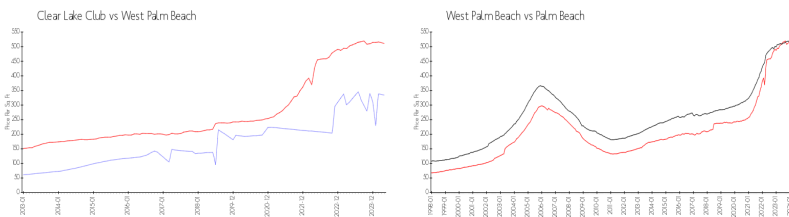

Market Information

Clear Lake Club:	$334/sq. ft.	West Palm Beach:	$511/sq. ft.
West Palm Beach:	$511/sq. ft.	Palm Beach:	$475/sq. ft.

Inventory for Sale

Clear Lake Club	2%
West Palm Beach	4%
Palm Beach	3%

Avg. Time to Close Over Last 12 Months

Clear Lake Club	25 days
West Palm Beach	52 days
Palm Beach	56 days