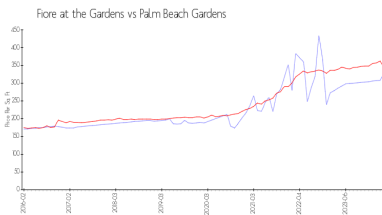

Unit 9106 Myrtlewood Cir W - Fiore at the Gardens

9106 Myrtlewood Cir W - 6101-10308 MyrtlewoodCir W, Palm Beach Gardens, FL, Palm Beach 33418

Unit Information

MLS Number: RX-10982052
Status: Active
Size: 893 Sq ft.
Bedrooms: 1
Full Bathrooms: 1
Half Bathrooms: 0
Parking Spaces: Assigned
View:
Rental Price: $2,200
List PPSF: $2
Valuated Price: $254,000
Valuated PPSF: $328

The above valuated price is a baseline figure that does not take into account any specific renovation, upgrade, split, merge, or deterioration of the unit.

Building Information

Number of units: 264
Number of active listings for rent: 0
Number of active listings for sale: 4
Building inventory for sale: 1%
Number of sales over the last 12 months: 11
Number of sales over the last 6 months: 7
Number of sales over the last 3 months: 5

Building Association Information

Fiore at the Gardens
Address: 100 Myrtlewood Dr,
Palm Beach Gardens, FL 33418
Phone: +1 561-776-6262

<https://www.fioreatthegardens.com/>

Market Information

Fiore at the Gardens: $331/sq. ft.

Palm Beach Gardens: $342/sq. ft.

Palm Beach Gardens: $342/sq. ft.

Palm Beach: $475/sq. ft.

Inventory for Sale

Fiore at the Gardens: 2%
Palm Beach Gardens: 2%
Palm Beach: 3%

Avg. Time to Close Over Last 12 Months