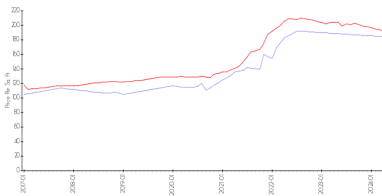

Unit 4926 Cactus Needle Ln - Santa Fe at Westbrooke

4926 Cactus Needle Ln - 4931-4955 Wrangler Wy, Wesley Chapel, FL, Pasco 33544

Unit Information

MLS Number:	T3472648
Status:	ACTIVE
Size:	1,319 Sq ft.
Bedrooms:	2
Full Bathrooms:	2
Half Bathrooms:	1
Parking Spaces:	
View:	
Rental Price:	$1,900
List PPSF:	$1
Valuated Price:	$243,000
Valuated PPSF:	$184

The above valuated price is a baseline figure that does not take into account any specific renovation, upgrade, split, merge, or deterioration of the unit.

Building Information

Number of units:	178
Number of active listings for rent:	0
Number of active listings for sale:	3
Building inventory for sale:	1%
Number of sales over the last 12 months:	1
Number of sales over the last 6 months:	1
Number of sales over the last 3 months:	1

Market Information

Santa Fe at Westbrooke vs Wesley Chapel