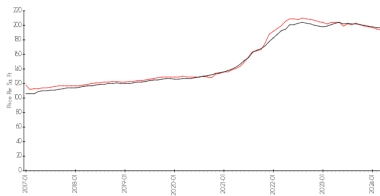

Market Information

Santa Fe at Westbrooke vs Wesley Chapel

Wesley Chapel vs Pasco

Santa Fe at Westbrooke:	\$185/sq. ft.	Wesley Chapel:	\$192/sq. ft.
Wesley Chapel:	\$192/sq. ft.	Pasco:	\$192/sq. ft.

Inventory for Sale