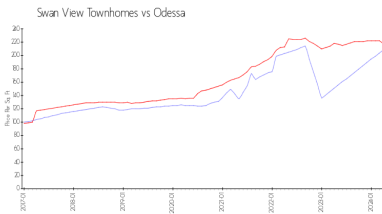

Unit 16531 Swan View Cir - Swan View Townhomes

16531 Swan View Cir - 16209-16559 Swan View Cir, Odessa, FL, Pasco 33556

Unit Information

MLS Number: T3477364
 Status: ACTIVE
 Size: 1,240 Sq ft.
 Bedrooms: 2
 Full Bathrooms: 2
 Half Bathrooms: 1
 Parking Spaces: Assigned, Guest
 View: Trees/Woods
 List Price: \$272,500
 List PPSF: \$220
 Valuated Price: \$259,000
 Valuated PPSF: \$209

Market Information

Swan View Townhomes:	\$209/sq. ft.	Odessa:	\$217/sq. ft.
Odessa:	\$217/sq. ft.	Pasco:	\$192/sq. ft.

Inventory for Sale

Swan View Townhomes: 1%
 Odessa: 1%
 Pasco: 1%

Avg. Time to Close Over Last 12 Months