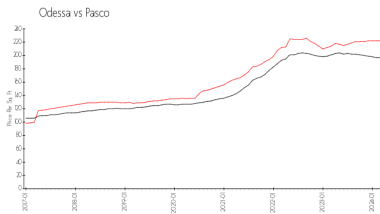

Unit 16531 Swan View Cir - Swan View Townhomes

16531 Swan View Cir - 16209-16559 Swan View Cir, Odessa, FL, Pasco 33556

Unit Information

MLS Number: T3477364
 Status: ACTIVE
 Size: 1,240 Sq ft.
 Bedrooms: 2
 Full Bathrooms: 2
 Half Bathrooms: 1
 Parking Spaces: Assigned, Guest
 View: Trees/Woods
 List Price: \$272,500
 List PPSF: \$220
 Valuated Price: \$259,000
 Valuated PPSF: \$209

Market Information

Swan View Townhomes:	\$209/sq. ft.	Odessa:	\$217/sq. ft.
Odessa:	\$217/sq. ft.	Pasco:	\$192/sq. ft.

Inventory for Sale

Swan View Townhomes: 1%
 Odessa: 1%
 Pasco: 1%

Avg. Time to Close Over Last 12 Months