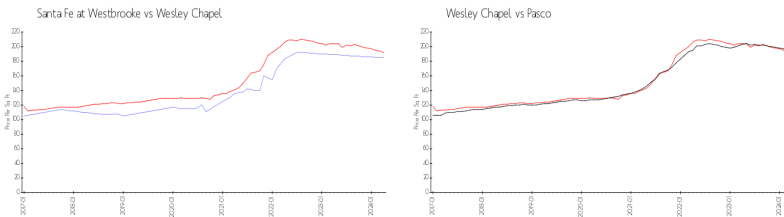

Recent Sales

Unit #	Size	Closing Date	Sale Price	PPSF
	1,650 sq ft	Mar 2024	\$295,000	\$179

Market Information

Santa Fe at Westbrooke:	\$185/sq. ft.	Wesley Chapel:	\$192/sq. ft.
Wesley Chapel:	\$192/sq. ft.	Pasco:	\$192/sq. ft.