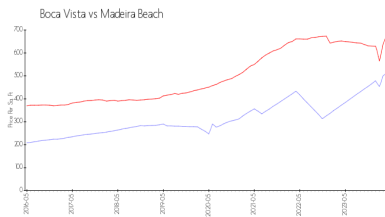

Building Association Information

Boca Vista
 Condominium Association, Inc.
 401 150th Street,
 Madeira Beach, FL 33708
 (727) 310-7490

<https://bocavistacondos.org/>

Market Information

Boca Vista: \$513/sq. ft. Madeira Beach: \$680/sq. ft.
 Madeira Beach: \$680/sq. ft. Pinellas: \$419/sq. ft.