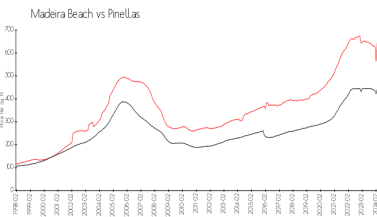

Building Association Information

Boca Vista
 Condominium Association, Inc.
 401 150th Street,
 Madeira Beach, FL 33708
 (727) 310-7490

<https://bocavistacondos.org/>

Market Information

Boca Vista: \$513/sq. ft. Madeira Beach: \$680/sq. ft.
 Madeira Beach: \$680/sq. ft. Pinellas: \$419/sq. ft.