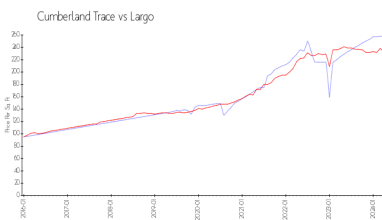

Unit 13152 Thoroughbred Loop - Cumberland Trace

13152 Thoroughbred Loop - 8000-13321 Thoroughbred Loop, Largo, FL, Pinellas 33733

Unit Information

MLS Number: L4944241
Status: PENDING
Size: 1,271 Sq ft.
Bedrooms: 2
Full Bathrooms: 1
Half Bathrooms: 1
Parking Spaces:
View:
List Price: $340,000
List PPSF: $268

Building Information

Number of units: 126
Number of active listings for rent: 0
Number of active listings for sale: 1
Building inventory for sale: 0%
Number of sales over the last 12 months: 3
Number of sales over the last 6 months: 2
Number of sales over the last 3 months: 0

Building Association Information

Cumberland Trace
Address: 8006 N Boone Dr,
Largo, FL 33773

Recent Sales

Unit #	Size	Closing Date	Sale Price	PPSF
	1,271 sq ft	Jan 2024	$293,250	$231
	1,271 sq ft	Jan 2024	$360,000	$283
	1,271 sq ft	Jun 2023	$296,000	$233

Market Information

Cumberland Trace: $258/sq. ft.   Largo: $232/sq. ft.
Largo: $232/sq. ft.   Pinellas: $419/sq. ft.

Inventory for Sale

Cumberland Trace: 1%
Largo: 2%
Pinellas: 3%

Avg. Time to Close Over Last 12 Months

Cumberland Trace: 22 days
Largo: 49 days
Pinellas: 62 days