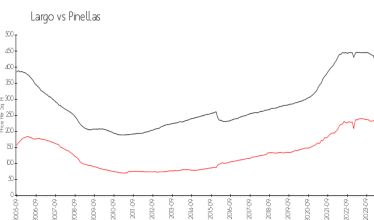

Building Association Information

Cumberland Trace
 Address: 8006 N Boone Dr,
 Largo, FL 33773

Recent Sales

Unit #	Size	Closing Date	Sale Price	PPSF
	1,271 sq ft	Jan 2024	\$293,250	\$231
	1,271 sq ft	Jan 2024	\$360,000	\$283
	1,271 sq ft	Jun 2023	\$296,000	\$233

Market Information

Cumberland Trace: \$258/sq. ft. Largo: \$232/sq. ft.
 Largo: \$232/sq. ft. Pinellas: \$419/sq. ft.

Inventory for Sale

Cumberland Trace: 1%
 Largo: 2%
 Pinellas: 3%

Avg. Time to Close Over Last 12 Months