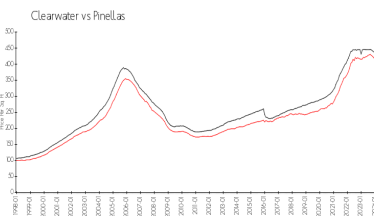

Clearwater: \$441/sq. ft.
 Pinellas: \$419/sq. ft.

Inventory for Sale

Regatta Beach Club: 6%
 Clearwater: 4%
 Pinellas: 3%

Avg. Time to Close Over Last 12 Months

Regatta Beach Club: 67 days
 Clearwater: 62 days
 Pinellas: 62 days