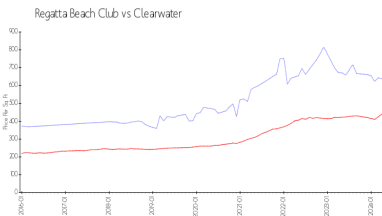

Market Information

Regatta Beach Club: $638/sq. ft.
Clearwater: $441/sq. ft.