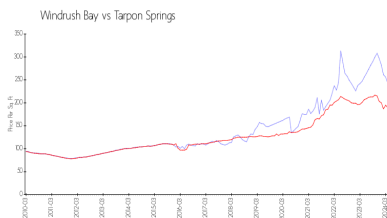

## Market Information

Windrush Bay:	\$242/sq. ft.	Tarpon Springs:	\$189/sq. ft.
Tarpon Springs:	\$189/sq. ft.	Pinellas:	\$419/sq. ft.