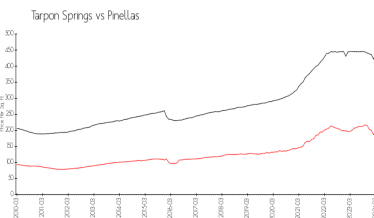

## Market Information

Windrush Bay:	\$242/sq. ft.	Tarpon Springs:	\$189/sq. ft.
Tarpon Springs:	\$189/sq. ft.	Pinellas:	\$419/sq. ft.