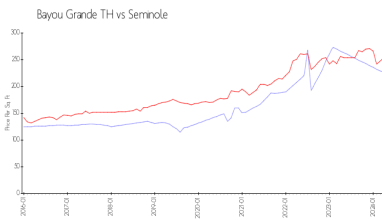

Unit 10050 Bayou Grande Ave - Bayou Grande TH

10050 Bayou Grande Ave - 7215-7285 103 Ln, Seminole, FL, Pinellas 33772

Unit Information

MLS Number: T3499467
Status: ACTIVE
Size: 2,400 Sq ft.
Bedrooms: 3
Full Bathrooms: 2
Half Bathrooms: 2
Parking Spaces:
View: Trees/Woods
List Price: $575,000
List PPSF: $240

Building Information

Number of units: 62
Number of active listings for rent: 0
Number of active listings for sale: 3
Building inventory for sale: 4%
Number of sales over the last 12 months: 0
Number of sales over the last 6 months: 0
Number of sales over the last 3 months: 0

Market Information

Bayou Grande TH: $226/sq. ft.
Seminole: $254/sq. ft.

Seminole: $254/sq. ft.
Pinellas: $419/sq. ft.

Inventory for Sale

Bayou Grande TH: 5%
Seminole: 2%
Pinellas: 3%

Avg. Time to Close Over Last 12 Months

Bayou Grande TH: n/a
Seminole: 42 days
Pinellas: 62 days