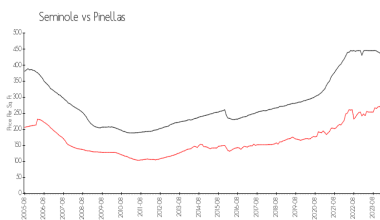

Unit 10050 Bayou Grande Ave - Bayou Grande TH

10050 Bayou Grande Ave - 7215-7285 103 Ln, Seminole, FL, Pinellas 33772

Unit Information

MLS Number: T3499467
Status: ACTIVE
Size: 2,400 Sq ft.
Bedrooms: 3
Full Bathrooms: 2
Half Bathrooms: 2
Parking Spaces:
View: Trees/Woods
List Price: $575,000
List PPSF: $240

Building Information

Number of units: 62
Number of active listings for rent: 0
Number of active listings for sale: 3
Building inventory for sale: 4%
Number of sales over the last 12 months: 0
Number of sales over the last 6 months: 0
Number of sales over the last 3 months: 0

Market Information

Bayou Grande TH: $226/sq. ft.
Seminole: $254/sq. ft.

Seminole: $254/sq. ft.
Pinellas: $419/sq. ft.

Inventory for Sale

Bayou Grande TH: 5%
Seminole: 2%
Pinellas: 3%

Avg. Time to Close Over Last 12 Months

Bayou Grande TH: n/a
Seminole: 42 days
Pinellas: 62 days