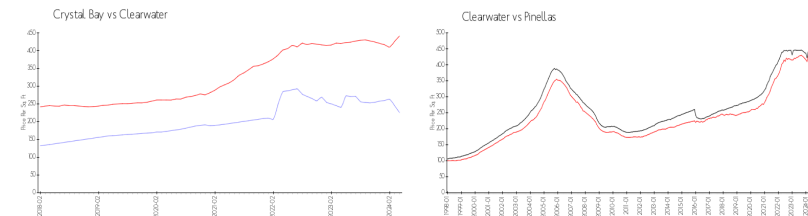

Market Information

Crystal Bay: $226/sq. ft.
Clearwater: $441/sq. ft.
Clearwater: $441/sq. ft.
Pinellas: $419/sq. ft.

Inventory for Sale

Crystal Bay: 7%
Clearwater: 4%
Pinellas: 3%

Avg. Time to Close Over Last 12 Months

Crystal Bay: 73 days
Clearwater: 62 days
Pinellas: 62 days