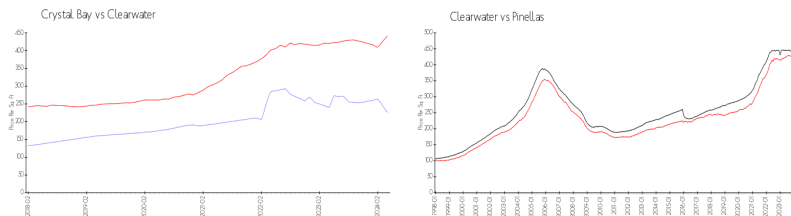

Market Information

Crystal Bay: $226/sq. ft.
Clearwater: $441/sq. ft.
Clearwater: $441/sq. ft.
Pinellas: $419/sq. ft.

Inventory for Sale

Crystal Bay: 7%
Clearwater: 4%
Pinellas: 3%

Avg. Time to Close Over Last 12 Months

Crystal Bay: 73 days
Clearwater: 62 days
Pinellas: 62 days