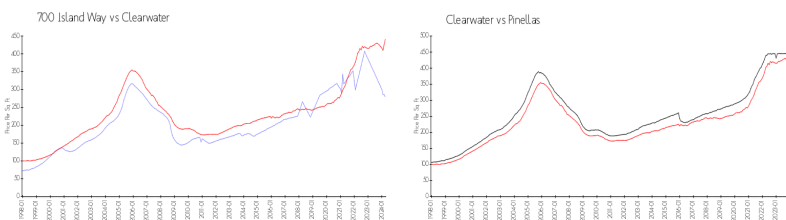

Market Information

700 Island Way:	$279/sq. ft.	Clearwater:	$441/sq. ft.
Clearwater:	$441/sq. ft.	Pinellas:	$419/sq. ft.

Inventory for Sale

700 Island Way	13%
Clearwater	4%
Pinellas	3%

Avg. Time to Close Over Last 12 Months

700 Island Way	129 days
Clearwater	62 days
Pinellas	62 days