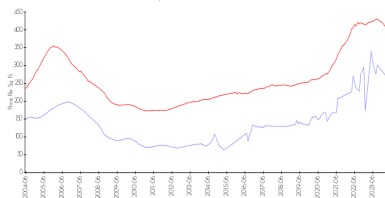

Unit 116 - Residence at Renaissance Square

116 - 1216 S Missouri Ave, Clearwater, FL, Pinellas 33756

Unit Information

MLS Number: T3512671
Status: ACTIVE
Size: 660 Sq ft.
Bedrooms: 1
Full Bathrooms: 1
Half Bathrooms: 0
Parking Spaces: Assigned, Covered, Under Building
View:
Rental Price: $1,700
List PPSF: $3

Building Information

Number of units: 114
Number of active listings for rent: 0
Number of active listings for sale: 6
Building inventory for sale: 5%
Number of sales over the last 12 months: 4
Number of sales over the last 6 months: 0
Number of sales over the last 3 months: 0

Building Association Information

The Residence At Renaissance Square
Address: 1216 S Missouri Ave,
Clearwater, FL 33756
Phone:(727) 446-4370

<http://www.theresidenceatrenaissancesq.com/rensquare/home.asp>

Market Information