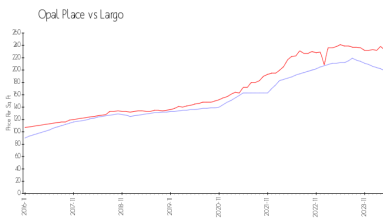

Market Information

Opal Place: \$199/sq. ft. Largo: \$232/sq. ft.
 Largo: \$232/sq. ft. Pinellas: \$419/sq. ft.

Inventory for Sale

Opal Place: 5%
 Largo: 2%
 Pinellas: 3%

Avg. Time to Close Over Last 12 Months