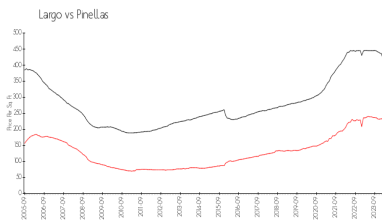

Market Information

Opal Place: \$199/sq. ft. Largo: \$232/sq. ft.
 Largo: \$232/sq. ft. Pinellas: \$419/sq. ft.

Inventory for Sale

Opal Place: 5%
 Largo: 2%
 Pinellas: 3%

Avg. Time to Close Over Last 12 Months