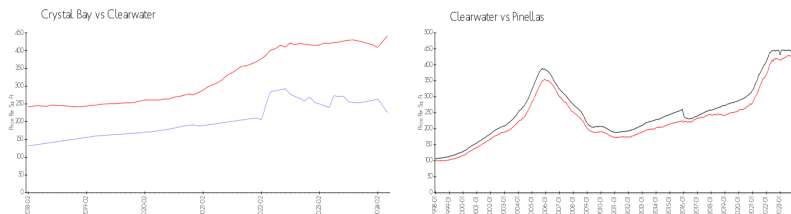

Market Information

Crystal Bay: $226/sq. ft.
Clearwater: $441/sq. ft.
Clearwater: $441/sq. ft.
Pinellas: $419/sq. ft.

Inventory for Sale

Crystal Bay: 7%
Clearwater: 4%
Pinellas: 3%

Avg. Time to Close Over Last 12 Months

Crystal Bay: 73 days
Clearwater: 62 days
Pinellas: 62 days