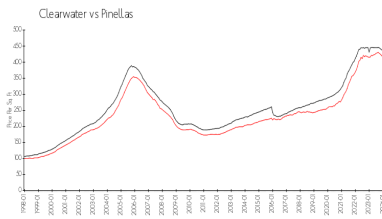

Unit 1204 - Station Square

1204 - 628 Cleveland St, Clearwater, FL, Pinellas 33755

Unit Information

MLS Number: T3516210
Status: ACTIVE
Size: 1,636 Sq ft.
Bedrooms: 3
Full Bathrooms: 2
Half Bathrooms: 0
Parking Spaces:
View:
Rental Price: $3,300
List PPSF: $2

Building Information

Number of units: 126
Number of active listings for rent: 0
Number of active listings for sale: 6
Building inventory for sale: 4%
Number of sales over the last 12 months: 7
Number of sales over the last 6 months: 1
Number of sales over the last 3 months: 0

Market Information

Station Square: $258/sq. ft.
Clearwater: $441/sq. ft.
Clearwater: $441/sq. ft.
Pinellas: $419/sq. ft.

Inventory for Sale

Station Square 5%
Clearwater 4%
Pinellas 3%

Avg. Time to Close Over Last 12 Months

Station Square 18 days
Clearwater 62 days
Pinellas 62 days