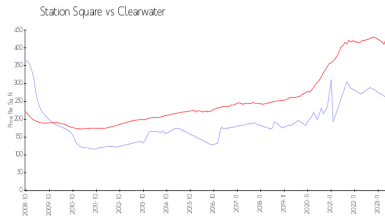

Unit 1204 - Station Square

1204 - 628 Cleveland St, Clearwater, FL, Pinellas 33755

Unit Information

MLS Number: T3516210
Status: ACTIVE
Size: 1,636 Sq ft.
Bedrooms: 3
Full Bathrooms: 2
Half Bathrooms: 0
Parking Spaces:
View:
Rental Price: $3,300
List PPSF: $2

Building Information

Number of units: 126
Number of active listings for rent: 0
Number of active listings for sale: 6
Building inventory for sale: 4%
Number of sales over the last 12 months: 7
Number of sales over the last 6 months: 1
Number of sales over the last 3 months: 0

Market Information

Station Square: $258/sq. ft.
Clearwater: $441/sq. ft.
Clearwater: $441/sq. ft.
Pinellas: $419/sq. ft.

Inventory for Sale

Station Square 5%
Clearwater 4%
Pinellas 3%

Avg. Time to Close Over Last 12 Months

Station Square 18 days
Clearwater 62 days
Pinellas 62 days