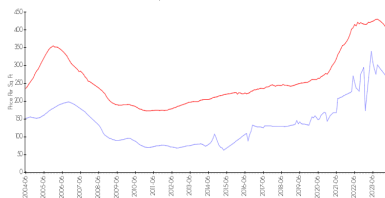

Unit 220 - Residence at Renaissance Square

220 - 1216 S Missouri Ave, Clearwater, FL, Pinellas 33756

Unit Information

MLS Number: T3519130
Status: ACTIVE
Size: 1,010 Sq ft.
Bedrooms: 2
Full Bathrooms: 2
Half Bathrooms: 0
Parking Spaces:
View:
Rental Price: $2,090
List PPSF: $2

Building Information

Number of units: 114
Number of active listings for rent: 0
Number of active listings for sale: 6
Building inventory for sale: 5%
Number of sales over the last 12 months: 4
Number of sales over the last 6 months: 0
Number of sales over the last 3 months: 0

Building Association Information

The Residence At Renaissance Square
Address: 1216 S Missouri Ave,
Clearwater, FL 33756
Phone:(727) 446-4370

<http://www.theresidenceatrenaissancesq.com/rensquare/home.asp>

Market Information