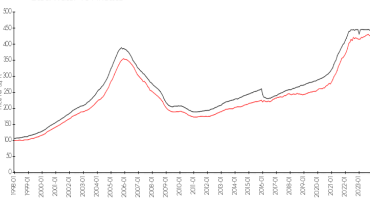

Clearwater vs Pinellas

Residence at Renaissance Square:	$263/sq. ft.	Clearwater:	$441/sq. ft.
Clearwater:	$441/sq. ft.	Pinellas:	$419/sq. ft.

Inventory for Sale

Residence at Renaissance Square	5%
Clearwater	4%
Pinellas	3%

Avg. Time to Close Over Last 12 Months

Residence at Renaissance Square	22 days
Clearwater	62 days
Pinellas	62 days