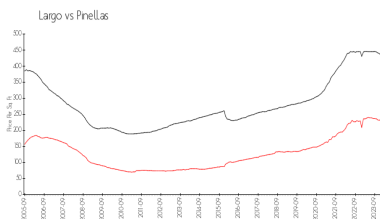

Building Association Information

East Bay Golf Club
 Address: 702 Country Club Dr,
 Largo, FL 33771
 Phone: +1 727-581-3333

<http://www.countryclubeast.com>

Recent Sales

Unit #	Size	Closing Date	Sale Price	PPSF
3501	1,800 sq ft	Oct 2023	\$525,000	\$292
6104	1,575 sq ft	Oct 2023	\$475,000	\$302
1503	1,576 sq ft	Jul 2023	\$460,000	\$292
5503	1,576 sq ft	Jun 2023	\$500,000	\$317
4103	1,575 sq ft	May 2023	\$450,000	\$286

Market Information

Country Club at East Bay (1-5): \$265/sq. ft.
 Largo: \$232/sq. ft.

Largo: \$232/sq. ft.
 Pinellas: \$419/sq. ft.

Inventory for Sale

Country Club at East Bay (1-5): 7%
 Largo: 2%
 Pinellas: 3%