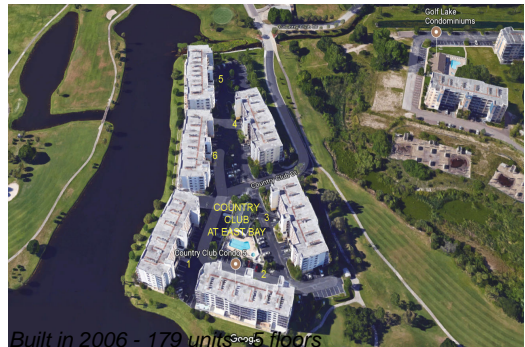

Unit 1501 - Country Club at East Bay (1-5)

1501 - 1200 Country Club Dr, Largo, FL, Pinellas 33771

Unit Information

MLS Number: T3522044
Status: ACTIVE
Size: 1,800 Sq ft.
Bedrooms: 3
Full Bathrooms: 2
Half Bathrooms: 0
Parking Spaces:
View: Golf Course, Water
List Price: $585,000
List PPSF: $325

Building Information

Number of units: 179
Number of active listings for rent: 0
Number of active listings for sale: 13
Building inventory for sale: 7%
Number of sales over the last 12 months: 6
Number of sales over the last 6 months: 0
Number of sales over the last 3 months: 0

Building Association Information

East Bay Golf Club
Address: 702 Country Club Dr,
Largo, FL 33771
Phone: +1 727-581-3333

<http://www.countryclubeast.com>

Recent Sales

Unit #	Size	Closing Date	Sale Price	PPSF
3501	1,800 sq ft	Oct 2023	$525,000	$292
6104	1,575 sq ft	Oct 2023	$475,000	$302
1503	1,576 sq ft	Jul 2023	$460,000	$292
5503	1,576 sq ft	Jun 2023	$500,000	$317
4103	1,575 sq ft	May 2023	$450,000	$286

Market Information

Country Club at East Bay (1-5): $265/sq. ft.
Largo: $232/sq. ft.

Largo: $232/sq. ft.
Pinellas: $419/sq. ft.

Inventory for Sale

Country Club at East Bay (1-5): 7%
Largo: 2%
Pinellas: 3%

Avg. Time to Close Over Last 12 Months