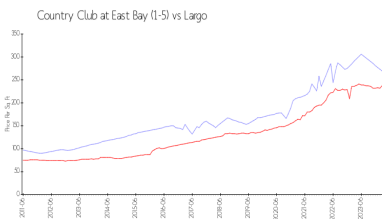

Unit 1501 - Country Club at East Bay (1-5)

1501 - 1200 Country Club Dr, Largo, FL, Pinellas 33771

Unit Information

MLS Number: T3522044
Status: ACTIVE
Size: 1,800 Sq ft.
Bedrooms: 3
Full Bathrooms: 2
Half Bathrooms: 0
Parking Spaces:
View: Golf Course, Water
List Price: $585,000
List PPSF: $325

Building Information

Number of units: 179
Number of active listings for rent: 0
Number of active listings for sale: 13
Building inventory for sale: 7%
Number of sales over the last 12 months: 6
Number of sales over the last 6 months: 0
Number of sales over the last 3 months: 0

Building Association Information

East Bay Golf Club
Address: 702 Country Club Dr,
Largo, FL 33771
Phone: +1 727-581-3333

<http://www.countryclubeast.com>

Recent Sales

Unit #	Size	Closing Date	Sale Price	PPSF
3501	1,800 sq ft	Oct 2023	$525,000	$292
6104	1,575 sq ft	Oct 2023	$475,000	$302
1503	1,576 sq ft	Jul 2023	$460,000	$292
5503	1,576 sq ft	Jun 2023	$500,000	$317
4103	1,575 sq ft	May 2023	$450,000	$286

Market Information

Country Club at East Bay (1-5): $265/sq. ft.
Largo: $232/sq. ft.

Largo: $232/sq. ft.
Pinellas: $419/sq. ft.

Inventory for Sale

Country Club at East Bay (1-5): 7%
Largo: 2%
Pinellas: 3%

Avg. Time to Close Over Last 12 Months