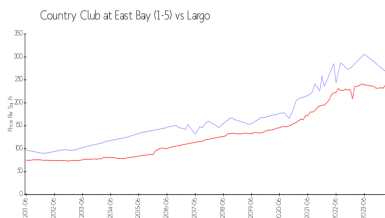

Building Association Information

East Bay Golf Club
 Address: 702 Country Club Dr,
 Largo, FL 33771
 Phone: +1 727-581-3333

<http://www.countryclubeast.com>

Market Information

Country Club at East Bay (1-5): \$265/sq. ft.
 Largo: \$232/sq. ft.