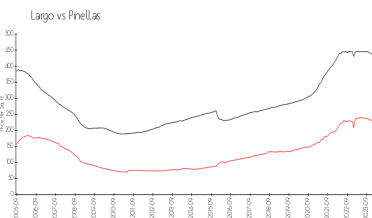

Building Association Information

East Bay Golf Club
 Address: 702 Country Club Dr,
 Largo, FL 33771
 Phone: +1 727-581-3333

<http://www.countryclubeast.com>

Market Information

Country Club at East Bay (1-5): \$265/sq. ft.
 Largo: \$232/sq. ft.

Largo: \$232/sq. ft.
 Pinellas: \$419/sq. ft.

Inventory for Sale

Country Club at East Bay (1-5) 7%
 Largo 2%
 Pinellas 3%

Avg. Time to Close Over Last 12 Months

Country Club at East Bay (1-5) 76 days
 Largo 49 days
 Pinellas 62 days