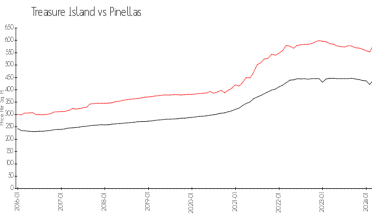

## Market Information

Paradise Island Towers:	\$339/sq. ft.	Treasure Island:	\$573/sq. ft.
Treasure Island:	\$573/sq. ft.	Pinellas:	\$419/sq. ft.