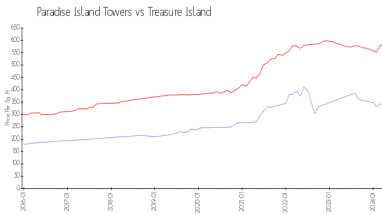

## Market Information

Paradise Island Towers:	\$339/sq. ft.	Treasure Island:	\$573/sq. ft.
Treasure Island:	\$573/sq. ft.	Pinellas:	\$419/sq. ft.