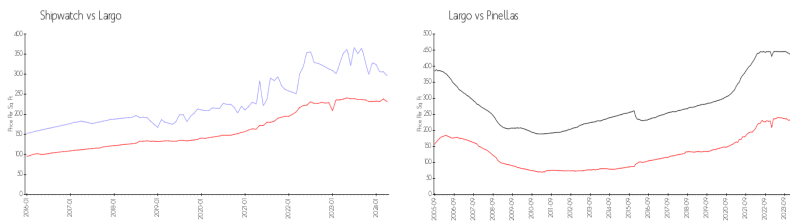

Building Association Information

Shipwatch Homeowners Association
 11900 Shipwatch Dr
 Largo, FL 33774
 (727) 595-9300

<https://www.shipwatchyachtandtennisclub.com/>

Recent Sales

Unit #	Size	Closing Date	Sale Price	PPSF
807	1,225 sq ft	May 2024	\$460,000	\$376
1610	1,235 sq ft	May 2024	\$345,000	\$279
742	1,225 sq ft	May 2024	\$395,000	\$322
643	1,225 sq ft	Apr 2024	\$389,000	\$318
1379	1,235 sq ft	Apr 2024	\$299,999	\$243
1391	1,235 sq ft	Apr 2024	\$420,000	\$340

Market Information

Shipwatch: \$296/sq. ft. Largo: \$232/sq. ft.
 Largo: \$232/sq. ft. Pinellas: \$419/sq. ft.

Inventory for Sale

Shipwatch: 3%
 Largo: 2%
 Pinellas: 3%

Avg. Time to Close Over Last 12 Months