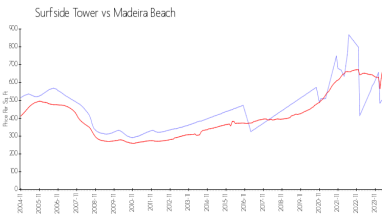

Unit 708 - Surfside Tower

708 - 15462 Gulf Blvd, Madeira Beach, FL, Pinellas 33708

Unit Information

MLS Number: U8207326
Status: ACTIVE
Size: 1,100 Sq ft.
Bedrooms: 2
Full Bathrooms: 2
Half Bathrooms: 0
Parking Spaces:
View:
Rental Price: $5,000
List PPSF: $5

Building Information

Number of units: 71
Number of active listings for rent: 0
Number of active listings for sale: 1
Building inventory for sale: 1%
Number of sales over the last 12 months: 4
Number of sales over the last 6 months: 3
Number of sales over the last 3 months: 1

Building Association Information

Surfside Towers Condominium Association
15462 Gulf Boulevard Apt 101
Madeira Beach, FL 33708
(727)393-4337

Market Information

Surfside Tower: $506/sq. ft.
Madeira Beach: $680/sq. ft.

Madeira Beach: $680/sq. ft.
Pinellas: $419/sq. ft.

Inventory for Sale

Surfside Tower: 1%
Madeira Beach: 3%
Pinellas: 3%

Avg. Time to Close Over Last 12 Months

Surfside Tower: 44 days
Madeira Beach: 66 days
Pinellas: 62 days