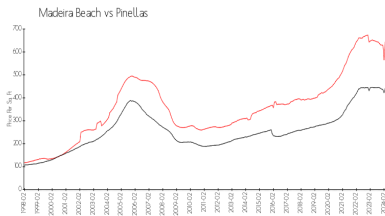

Unit 708 - Surfside Tower

708 - 15462 Gulf Blvd, Madeira Beach, FL, Pinellas 33708

Unit Information

MLS Number: U8207326
Status: ACTIVE
Size: 1,100 Sq ft.
Bedrooms: 2
Full Bathrooms: 2
Half Bathrooms: 0
Parking Spaces:
View:
Rental Price: $5,000
List PPSF: $5

Building Information

Number of units: 71
Number of active listings for rent: 0
Number of active listings for sale: 1
Building inventory for sale: 1%
Number of sales over the last 12 months: 4
Number of sales over the last 6 months: 3
Number of sales over the last 3 months: 1

Building Association Information

Surfside Towers Condominium Association
15462 Gulf Boulevard Apt 101
Madeira Beach, FL 33708
(727)393-4337

Market Information

Surfside Tower: $506/sq. ft.
Madeira Beach: $680/sq. ft.

Madeira Beach: $680/sq. ft.
Pinellas: $419/sq. ft.

Inventory for Sale

Surfside Tower: 1%
Madeira Beach: 3%
Pinellas: 3%

Avg. Time to Close Over Last 12 Months

Surfside Tower: 44 days
Madeira Beach: 66 days
Pinellas: 62 days