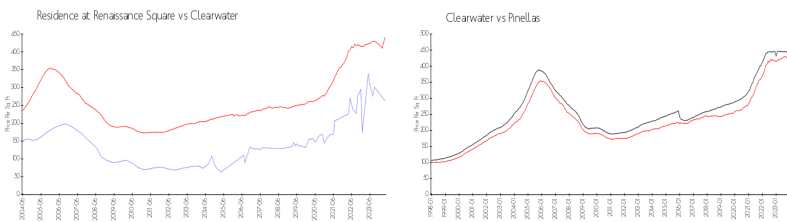

Unit 215 - Residence at Renaissance Square

215 - 1216 S Missouri Ave, Clearwater, FL, Pinellas 33756

Unit Information

MLS Number: U8212275
Status: ACTIVE
Size: 660 Sq ft.
Bedrooms: 1
Full Bathrooms: 1
Half Bathrooms: 0
Parking Spaces: Assigned, Covered
View: Pool
List Price: $190,000
List PPSF: $288

Building Information

Number of units: 114
Number of active listings for rent: 0
Number of active listings for sale: 6
Building inventory for sale: 5%
Number of sales over the last 12 months: 4
Number of sales over the last 6 months: 0
Number of sales over the last 3 months: 0

Building Association Information

The Residence At Renaissance Square
Address: 1216 S Missouri Ave,
Clearwater, FL 33756
Phone:(727) 446-4370

<http://www.theresidenceatrenaissancesq.com/rensquare/home.asp>

Recent Sales

Unit #	Size	Closing Date	Sale Price	PPSF
326	660 sq ft	Sep 2023	$200,000	$303
415	660 sq ft	Aug 2023	$185,000	$280
109	660 sq ft	Jun 2023	$200,000	$303
225	660 sq ft	May 2023	$198,500	$301

Market Information

Residence at Renaissance Square: $263/sq. ft.
Clearwater: $441/sq. ft.
Clearwater: $441/sq. ft.
Pinellas: $419/sq. ft.
Clearwater: $441/sq. ft.

Inventory for Sale

Residence at Renaissance Square: 5%
Clearwater: 4%
Pinellas: 3%

Avg. Time to Close Over Last 12 Months

Residence at Renaissance Square: 22 days