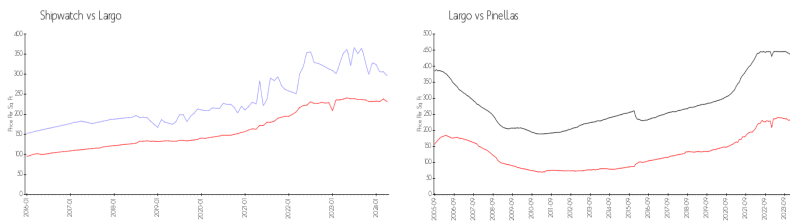

## Market Information

Shipwatch: \$296/sq. ft.      Largo: \$232/sq. ft.  
 Largo: \$232/sq. ft.      Pinellas: \$419/sq. ft.