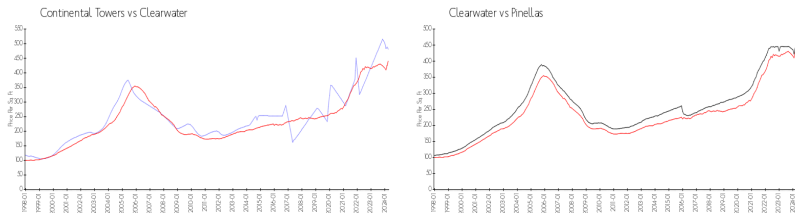

Unit 607 - Continental Towers

607 - 675 S Gulfview Blvd, Clearwater, FL, Pinellas 33767

Unit Information

MLS Number: U8212945
Status: ACTIVE
Size: 1,111 Sq ft.
Bedrooms: 1
Full Bathrooms: 1
Half Bathrooms: 1
Parking Spaces: Covered, Guest
View: City
Rental Price: $2,800
List PPSF: $3

Building Information

Number of units: 83
Number of active listings for rent: 0
Number of active listings for sale: 4
Building inventory for sale: 4%
Number of sales over the last 12 months: 2
Number of sales over the last 6 months: 1
Number of sales over the last 3 months: 0

Building Association Information

Continental Towers
675 S Gulfview Blvd
Clearwater Beach, FL 33767
(727) 447-3903

Market Information

Continental Towers: $481/sq. ft.
Clearwater: $441/sq. ft.

Clearwater: $441/sq. ft.
Pinellas: $419/sq. ft.

Inventory for Sale

Continental Towers: 5%
Clearwater: 4%
Pinellas: 3%

Avg. Time to Close Over Last 12 Months

Continental Towers: 140 days
Clearwater: 62 days
Pinellas: 62 days