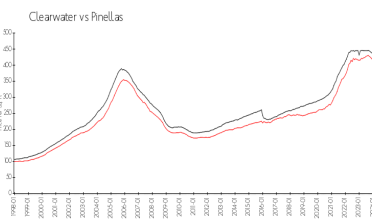

Unit 501 - Sunwatch on Island Estates

501 - 670 Island Wy, Clearwater, FL, Pinellas 33767

Unit Information

MLS Number: U8213154
Status: ACTIVE
Size: 1,636 Sq ft.
Bedrooms: 2
Full Bathrooms: 2
Half Bathrooms: 0
Parking Spaces: Assigned, Covered, Ground Level, Guest, Open, Under Building
View: City, Water
List Price: $649,000
List PPSF: $397

Building Information

Number of units: 96
Number of active listings for rent: 0
Number of active listings for sale: 4
Building inventory for sale: 4%
Number of sales over the last 12 months: 3
Number of sales over the last 6 months: 2
Number of sales over the last 3 months: 0

Building Association Information

Sunwatch Homeowners Condominium Association
670 Island Way, Clearwater, FL 33767,
(727) 442-6767

<http://www.sunwatchers.com/>

Recent Sales

Unit #	Size	Closing Date	Sale Price	PPSF
801	1,636 sq ft	Feb 2024	$730,000	$446
305	1,854 sq ft	Dec 2023	$750,000	$405
707	1,854 sq ft	Jun 2023	$715,000	$386

Market Information

Sunwatch on Island Estates:	$412/sq. ft.	Clearwater:	$441/sq. ft.
Clearwater:	$441/sq. ft.	Pinellas:	$419/sq. ft.

Inventory for Sale

Sunwatch on Island Estates: 4%
Clearwater: 4%
Pinellas: 3%

Avg. Time to Close Over Last 12 Months

Sunwatch on Island Estates: 109 days
Clearwater: 62 days