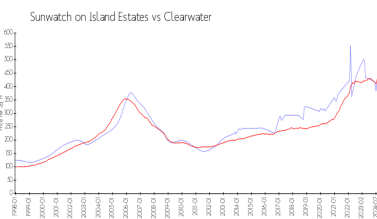

Unit 501 - Sunwatch on Island Estates

501 - 670 Island Wy, Clearwater, FL, Pinellas 33767

Unit Information

MLS Number: U8213154
Status: ACTIVE
Size: 1,636 Sq ft.
Bedrooms: 2
Full Bathrooms: 2
Half Bathrooms: 0
Parking Spaces: Assigned, Covered, Ground Level, Guest, Open, Under Building
View: City, Water
List Price: $649,000
List PPSF: $397

Building Information

Number of units: 96
Number of active listings for rent: 0
Number of active listings for sale: 4
Building inventory for sale: 4%
Number of sales over the last 12 months: 3
Number of sales over the last 6 months: 2
Number of sales over the last 3 months: 0

Building Association Information

Sunwatch Homeowners Condominium Association
670 Island Way, Clearwater, FL 33767,
(727) 442-6767

<http://www.sunwatchers.com/>

Recent Sales

Unit #	Size	Closing Date	Sale Price	PPSF
801	1,636 sq ft	Feb 2024	$730,000	$446
305	1,854 sq ft	Dec 2023	$750,000	$405
707	1,854 sq ft	Jun 2023	$715,000	$386

Market Information

Sunwatch on Island Estates:	$412/sq. ft.	Clearwater:	$441/sq. ft.
Clearwater:	$441/sq. ft.	Pinellas:	$419/sq. ft.

Inventory for Sale

Sunwatch on Island Estates: 4%
Clearwater: 4%
Pinellas: 3%

Avg. Time to Close Over Last 12 Months

Sunwatch on Island Estates: 109 days
Clearwater: 62 days