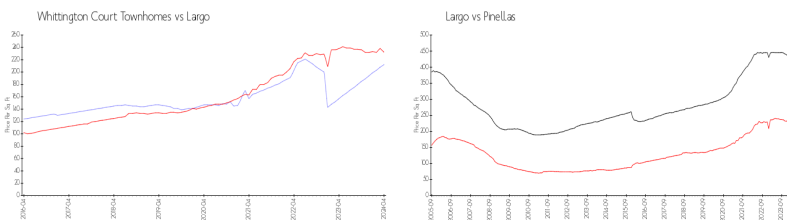

Market Information

Whittington Court Townhomes:	$212/sq. ft.	Largo:	$232/sq. ft.
Largo:	$232/sq. ft.	Pinellas:	$419/sq. ft.

Inventory for Sale

Whittington Court Townhomes	2%
Largo	2%
Pinellas	3%

Avg. Time to Close Over Last 12 Months

Whittington Court Townhomes	26 days
Largo	49 days
Pinellas	62 days