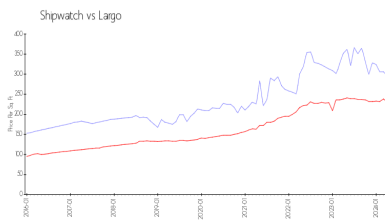

Building Association Information

Shipwatch Homeowners Association
 11900 Shipwatch Dr
 Largo, FL 33774
 (727) 595-9300

<https://www.shipwatchyachtandtennisclub.com/>

Recent Sales

Unit #	Size	Closing Date	Sale Price	PPSF
807	1,225 sq ft	May 2024	\$460,000	\$376
1610	1,235 sq ft	May 2024	\$345,000	\$279
742	1,225 sq ft	May 2024	\$395,000	\$322
643	1,225 sq ft	Apr 2024	\$389,000	\$318
1379	1,235 sq ft	Apr 2024	\$299,999	\$243
1391	1,235 sq ft	Apr 2024	\$420,000	\$340

Market Information

Shipwatch: \$296/sq. ft. Largo: \$232/sq. ft.
 Largo: \$232/sq. ft. Pinellas: \$419/sq. ft.

Inventory for Sale

Shipwatch: 3%
 Largo: 2%
 Pinellas: 3%

Avg. Time to Close Over Last 12 Months