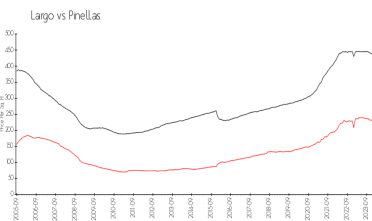

Building Association Information

Shipwatch Homeowners Association
 11900 Shipwatch Dr
 Largo, FL 33774
 (727) 595-9300

<https://www.shipwatchyachtandtennisclub.com/>

Recent Sales

Unit #	Size	Closing Date	Sale Price	PPSF
807	1,225 sq ft	May 2024	\$460,000	\$376
1610	1,235 sq ft	May 2024	\$345,000	\$279
742	1,225 sq ft	May 2024	\$395,000	\$322
643	1,225 sq ft	Apr 2024	\$389,000	\$318
1379	1,235 sq ft	Apr 2024	\$299,999	\$243
1391	1,235 sq ft	Apr 2024	\$420,000	\$340

Market Information

Shipwatch: \$296/sq. ft. Largo: \$232/sq. ft.
 Largo: \$232/sq. ft. Pinellas: \$419/sq. ft.

Inventory for Sale

Shipwatch: 3%
 Largo: 2%
 Pinellas: 3%

Avg. Time to Close Over Last 12 Months