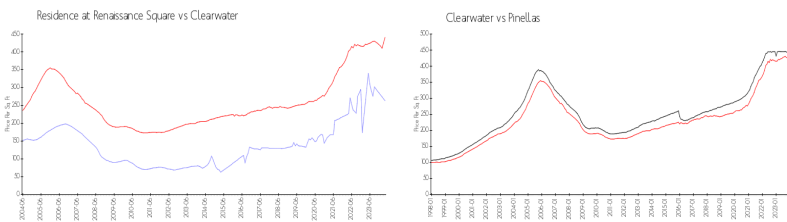

Unit 125 - Residence at Renaissance Square

125 - 1216 S Missouri Ave, Clearwater, FL, Pinellas 33756

Unit Information

MLS Number: U8216533
Status: ACTIVE
Size: 660 Sq ft.
Bedrooms: 1
Full Bathrooms: 1
Half Bathrooms: 0
Parking Spaces: Assigned
View: City
List Price: $200,000
List PPSF: $303

Building Information

Number of units: 114
Number of active listings for rent: 0
Number of active listings for sale: 6
Building inventory for sale: 5%
Number of sales over the last 12 months: 4
Number of sales over the last 6 months: 0
Number of sales over the last 3 months: 0

Building Association Information

The Residence At Renaissance Square
Address: 1216 S Missouri Ave,
Clearwater, FL 33756
Phone:(727) 446-4370

<http://www.theresidenceatrenaissancesq.com/rensquare/home.asp>

Recent Sales

Unit #	Size	Closing Date	Sale Price	PPSF
326	660 sq ft	Sep 2023	$200,000	$303
415	660 sq ft	Aug 2023	$185,000	$280
109	660 sq ft	Jun 2023	$200,000	$303
225	660 sq ft	May 2023	$198,500	$301

Market Information

Residence at Renaissance Square: $263/sq. ft.
Clearwater: $441/sq. ft.
Clearwater: $441/sq. ft.
Pinellas: $419/sq. ft.

Inventory for Sale

Residence at Renaissance Square: 5%
Clearwater: 4%
Pinellas: 3%

Avg. Time to Close Over Last 12 Months

Residence at Renaissance Square: 22 days