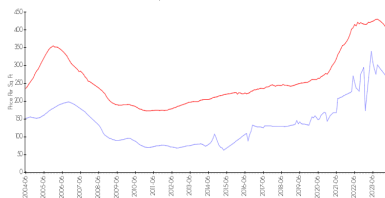

Unit 303 - Residence at Renaissance Square

303 - 1216 S Missouri Ave, Clearwater, FL, Pinellas 33756

Unit Information

MLS Number: U8217389
Status: ACTIVE
Size: 660 Sq ft.
Bedrooms: 1
Full Bathrooms: 1
Half Bathrooms: 0
Parking Spaces: Assigned, Guest, Under Building
View: Pool
Rental Price: $1,550
List PPSF: $2

Building Information

Number of units: 114
Number of active listings for rent: 0
Number of active listings for sale: 6
Building inventory for sale: 5%
Number of sales over the last 12 months: 4
Number of sales over the last 6 months: 0
Number of sales over the last 3 months: 0

Building Association Information

The Residence At Renaissance Square
Address: 1216 S Missouri Ave,
Clearwater, FL 33756
Phone:(727) 446-4370

<http://www.theresidenceatrenaissancesq.com/rensquare/home.asp>

Market Information