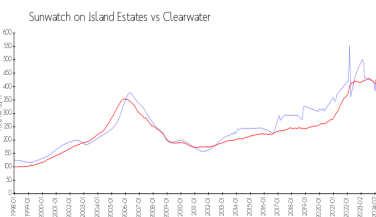

Market Information

Sunwatch on Island Estates:	$412/sq. ft.	Clearwater:	$441/sq. ft.
Clearwater:	$441/sq. ft.	Pinellas:	$419/sq. ft.

Inventory for Sale

Sunwatch on Island Estates: 4%
Clearwater: 4%
Pinellas: 3%

Avg. Time to Close Over Last 12 Months

Sunwatch on Island Estates: 109 days
Clearwater: 62 days