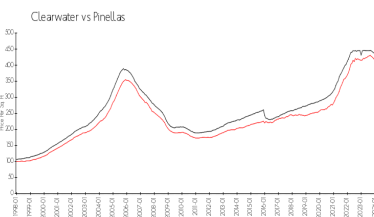

Market Information

Sunwatch on Island Estates:	\$412/sq. ft.	Clearwater:	\$441/sq. ft.
Clearwater:	\$441/sq. ft.	Pinellas:	\$419/sq. ft.

Inventory for Sale

Sunwatch on Island Estates: 4%
 Clearwater: 4%
 Pinellas: 3%