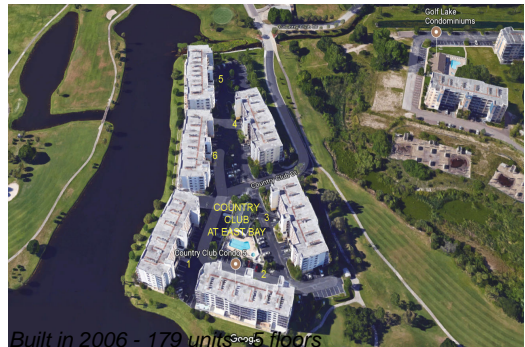

Unit 6501 - Country Club at East Bay (1-5)

6501 - 1200 Country Club Dr, Largo, FL, Pinellas 33771

Unit Information

MLS Number:	U8219058
Status:	ACTIVE
Size:	1,801 Sq ft.
Bedrooms:	3
Full Bathrooms:	2
Half Bathrooms:	0
Parking Spaces:	Garage Door Opener, Guest, Oversized
View:	
List Price:	$549,900
List PPSF:	$305

Building Information

Number of units:	179
Number of active listings for rent:	0
Number of active listings for sale:	13
Building inventory for sale:	7%
Number of sales over the last 12 months:	6
Number of sales over the last 6 months:	0
Number of sales over the last 3 months:	0

Building Association Information

East Bay Golf Club
Address: 702 Country Club Dr,
Largo, FL 33771
Phone: +1 727-581-3333

<http://www.countryclubeast.com>

Recent Sales

Unit #	Size	Closing Date	Sale Price	PPSF
3501	1,800 sq ft	Oct 2023	$525,000	$292
6104	1,575 sq ft	Oct 2023	$475,000	$302
1503	1,576 sq ft	Jul 2023	$460,000	$292
5503	1,576 sq ft	Jun 2023	$500,000	$317
4103	1,575 sq ft	May 2023	$450,000	$286

Market Information

Country Club at East Bay (1-5): $265/sq. ft.
Largo: $232/sq. ft.

Largo: $232/sq. ft.
Pinellas: $419/sq. ft.

Inventory for Sale

Country Club at East Bay (1-5)	7%
Largo	2%
Pinellas	3%

Avg. Time to Close Over Last 12 Months