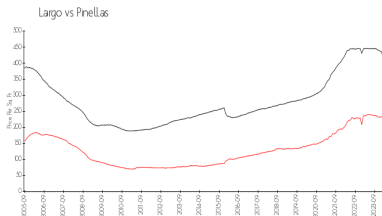

Building Association Information

East Bay Golf Club
 Address: 702 Country Club Dr,
 Largo, FL 33771
 Phone: +1 727-581-3333

<http://www.countryclubeast.com>

Recent Sales

Unit #	Size	Closing Date	Sale Price	PPSF
3501	1,800 sq ft	Oct 2023	\$525,000	\$292
6104	1,575 sq ft	Oct 2023	\$475,000	\$302
1503	1,576 sq ft	Jul 2023	\$460,000	\$292
5503	1,576 sq ft	Jun 2023	\$500,000	\$317
4103	1,575 sq ft	May 2023	\$450,000	\$286

Market Information

Country Club at East Bay (1-5): \$265/sq. ft.
 Largo: \$232/sq. ft.

Largo: \$232/sq. ft.
 Pinellas: \$419/sq. ft.

Inventory for Sale

Country Club at East Bay (1-5)	7%
Largo	2%
Pinellas	3%