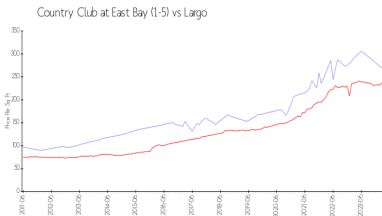

Market Information

Country Club at East Bay (1-5): \$265/sq. ft.
 Largo: \$232/sq. ft.

Largo: \$232/sq. ft.
 Pinellas: \$419/sq. ft.

Inventory for Sale

Country Club at East Bay (1-5)	7%
Largo	2%
Pinellas	3%