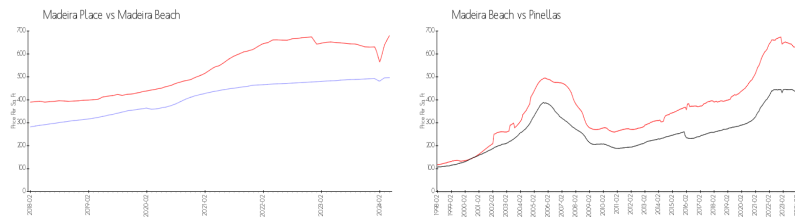

## Market Information

Madeira Place:	\$497/sq. ft.	Madeira Beach:	\$680/sq. ft.
Madeira Beach:	\$680/sq. ft.	Pinellas:	\$419/sq. ft.