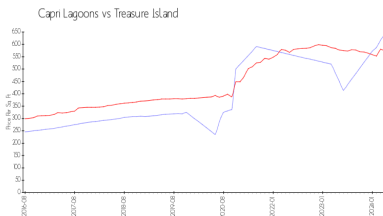

Market Information

Capri Lagoons:	$641/sq. ft.	Treasure Island:	$573/sq. ft.
Treasure Island:	$573/sq. ft.	Pinellas:	$419/sq. ft.

Inventory for Sale

Capri Lagoons	2%
Treasure Island	4%
Pinellas	3%

Avg. Time to Close Over Last 12 Months

Capri Lagoons	1 days
Treasure Island	74 days
Pinellas	62 days