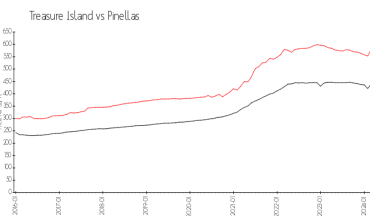

Market Information

Capri Lagoons:	$641/sq. ft.	Treasure Island:	$573/sq. ft.
Treasure Island:	$573/sq. ft.	Pinellas:	$419/sq. ft.

Inventory for Sale

Capri Lagoons	2%
Treasure Island	4%
Pinellas	3%

Avg. Time to Close Over Last 12 Months

Capri Lagoons	1 days
Treasure Island	74 days
Pinellas	62 days