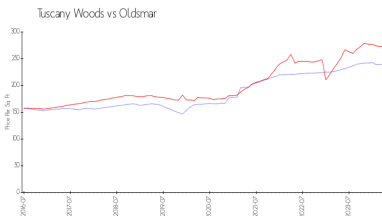

Market Information

Tuscany Woods:	$239/sq. ft.	Oldsmar:	$273/sq. ft.
Oldsmar:	$273/sq. ft.	Pinellas:	$419/sq. ft.

Inventory for Sale

Tuscany Woods 0%
Oldsmar 2%
Pinellas 3%

Avg. Time to Close Over Last 12 Months

Tuscany Woods 66 days
Oldsmar 54 days
Pinellas 62 days