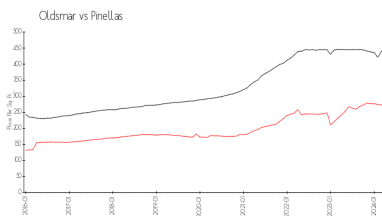

Market Information

Tuscany Woods:	$239/sq. ft.	Oldsmar:	$273/sq. ft.
Oldsmar:	$273/sq. ft.	Pinellas:	$419/sq. ft.

Inventory for Sale

Tuscany Woods 0%
Oldsmar 2%
Pinellas 3%

Avg. Time to Close Over Last 12 Months

Tuscany Woods 66 days
Oldsmar 54 days
Pinellas 62 days