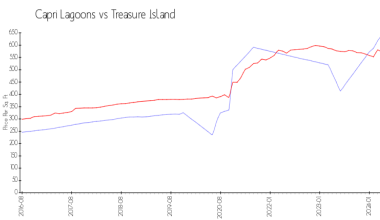

Market Information

Capri Lagoons: $641/sq. ft.
Treasure Island: $573/sq. ft.
Pinellas: $419/sq. ft.

Inventory for Sale

Capri Lagoons: 2%
Treasure Island: 4%
Pinellas: 3%

Avg. Time to Close Over Last 12 Months

Capri Lagoons: 1 days
Treasure Island: 74 days
Pinellas: 62 days