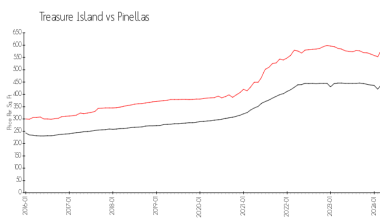

## Market Information

Capri Lagoons: \$641/sq. ft.  
 Treasure Island: \$573/sq. ft.  
 Pinellas: \$419/sq. ft.