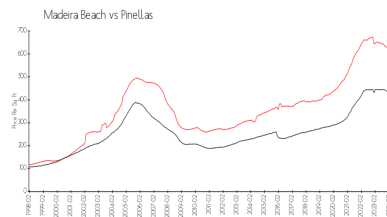

## Market Information

Madeira Vista: \$753/sq. ft.  
 Madeira Beach: \$680/sq. ft.

Madeira Beach: \$680/sq. ft.  
 Pinellas: \$419/sq. ft.