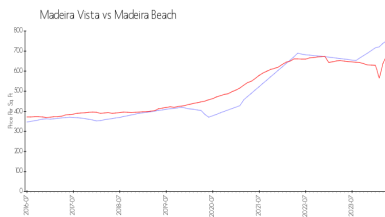

## Market Information

Madeira Vista: \$753/sq. ft.  
 Madeira Beach: \$680/sq. ft.

Madeira Beach: \$680/sq. ft.  
 Pinellas: \$419/sq. ft.