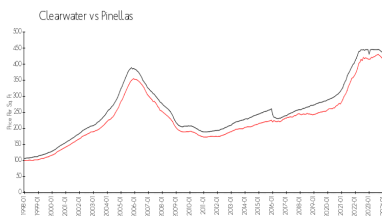

Unit 1904 - Lighthouse Towers

1904 - 1290 Gulf Blvd, Clearwater, FL, Pinellas 33767

Unit Information

MLS Number: U8227222
Status: ACTIVE
Size: 885 Sq ft.
Bedrooms: 1
Full Bathrooms: 1
Half Bathrooms: 1
Parking Spaces: Assigned, Guest, Reserved
View: Pool, Water
Rental Price: $4,200
List PPSF: $5

Building Information

Number of units: 144
Number of active listings for rent: 0
Number of active listings for sale: 7
Building inventory for sale: 4%
Number of sales over the last 12 months: 15
Number of sales over the last 6 months: 7
Number of sales over the last 3 months: 5

Building Association Information

Lighthouse Towers Condo Assn
1290 Gulf Blvd,
Clearwater, FL 33767
(727) 596-5706

Market Information

Lighthouse Towers: $694/sq. ft.
Clearwater: $441/sq. ft.

Clearwater: $441/sq. ft.
Pinellas: $419/sq. ft.

Inventory for Sale

Lighthouse Towers: 5%
Clearwater: 4%
Pinellas: 3%

Avg. Time to Close Over Last 12 Months

Lighthouse Towers: 57 days
Clearwater: 62 days
Pinellas: 62 days