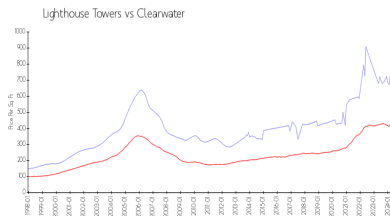

Unit 1904 - Lighthouse Towers

1904 - 1290 Gulf Blvd, Clearwater, FL, Pinellas 33767

Unit Information

MLS Number: U8227222
Status: ACTIVE
Size: 885 Sq ft.
Bedrooms: 1
Full Bathrooms: 1
Half Bathrooms: 1
Parking Spaces: Assigned, Guest, Reserved
View: Pool, Water
Rental Price: $4,200
List PPSF: $5

Building Information

Number of units: 144
Number of active listings for rent: 0
Number of active listings for sale: 7
Building inventory for sale: 4%
Number of sales over the last 12 months: 15
Number of sales over the last 6 months: 7
Number of sales over the last 3 months: 5

Building Association Information

Lighthouse Towers Condo Assn
1290 Gulf Blvd,
Clearwater, FL 33767
(727) 596-5706

Market Information

Lighthouse Towers: $694/sq. ft.
Clearwater: $441/sq. ft.

Clearwater: $441/sq. ft.
Pinellas: $419/sq. ft.

Inventory for Sale

Lighthouse Towers: 5%
Clearwater: 4%
Pinellas: 3%

Avg. Time to Close Over Last 12 Months

Lighthouse Towers: 57 days
Clearwater: 62 days
Pinellas: 62 days