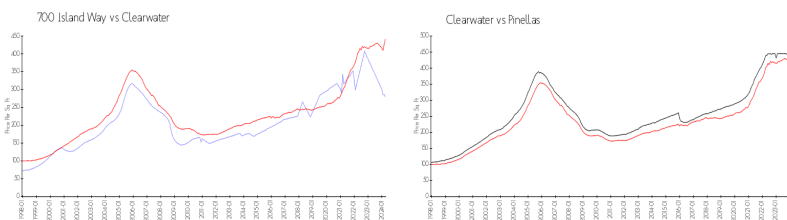

Market Information

700 Island Way:	$279/sq. ft.	Clearwater:	$441/sq. ft.
Clearwater:	$441/sq. ft.	Pinellas:	$419/sq. ft.

Inventory for Sale

700 Island Way	13%
Clearwater	4%
Pinellas	3%

Avg. Time to Close Over Last 12 Months

700 Island Way	129 days
Clearwater	62 days
Pinellas	62 days