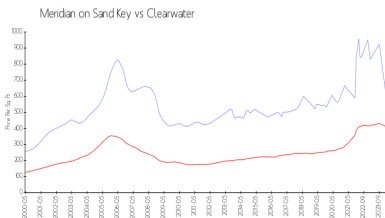

## Market Information

Meridian on Sand Key:	\$989/sq. ft.	Clearwater:	\$441/sq. ft.
Clearwater:	\$441/sq. ft.	Pinellas:	\$419/sq. ft.