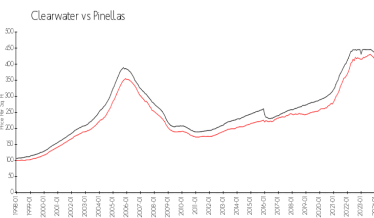

## Market Information

Meridian on Sand Key:	\$989/sq. ft.	Clearwater:	\$441/sq. ft.
Clearwater:	\$441/sq. ft.	Pinellas:	\$419/sq. ft.