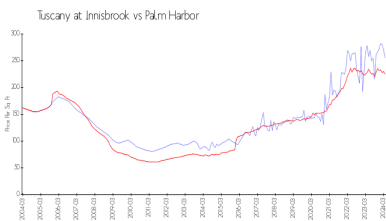

Unit 2209 Portofino PI # 2514 - Tuscany at Innisbrook

2209 Portofino PI # 2514 - 2107-2284 Portofino PI, Palm Harbor, FL, Pinellas 34683

Unit Information

MLS Number: U8228126
Status: ACTIVE
Size: 1,350 Sq ft.
Bedrooms: 3
Full Bathrooms: 2
Half Bathrooms: 0
Parking Spaces:
View:
Rental Price: $2,200
List PPSF: $2

Building Information

Number of units: 396
Number of active listings for rent: 0
Number of active listings for sale: 9
Building inventory for sale: 2%
Number of sales over the last 12 months: 18
Number of sales over the last 6 months: 6
Number of sales over the last 3 months: 3

Building Association Information

Tuscany at Innisbrook Condominiums
2230 Tuscany Trce
Palm Harbor, FL 34683
727-943-5697

<http://www.tuscanyatinnisbrook.org/>

Market Information

Tuscany at Innisbrook:	$255/sq. ft.	Palm Harbor:	$225/sq. ft.
Palm Harbor:	$225/sq. ft.	Pinellas:	$419/sq. ft.

Inventory for Sale

Tuscany at Innisbrook 2%
Palm Harbor 2%
Pinellas 3%

Avg. Time to Close Over Last 12 Months

Tuscany at Innisbrook 29 days
Palm Harbor 32 days
Pinellas 62 days