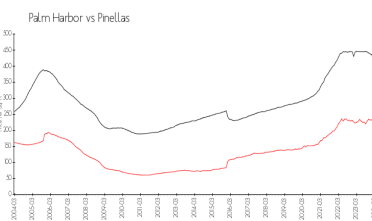

Unit 2209 Portofino PI # 2514 - Tuscany at Innisbrook

2209 Portofino PI # 2514 - 2107-2284 Portofino PI, Palm Harbor, FL, Pinellas 34683

Unit Information

MLS Number: U8228126
Status: ACTIVE
Size: 1,350 Sq ft.
Bedrooms: 3
Full Bathrooms: 2
Half Bathrooms: 0
Parking Spaces:
View:
Rental Price: $2,200
List PPSF: $2

Building Information

Number of units: 396
Number of active listings for rent: 0
Number of active listings for sale: 9
Building inventory for sale: 2%
Number of sales over the last 12 months: 18
Number of sales over the last 6 months: 6
Number of sales over the last 3 months: 3

Building Association Information

Tuscany at Innisbrook Condominiums
2230 Tuscany Trce
Palm Harbor, FL 34683
727-943-5697

<http://www.tuscanyatinnisbrook.org/>

Market Information

Tuscany at Innisbrook:	$255/sq. ft.	Palm Harbor:	$225/sq. ft.
Palm Harbor:	$225/sq. ft.	Pinellas:	$419/sq. ft.

Inventory for Sale

Tuscany at Innisbrook 2%
Palm Harbor 2%
Pinellas 3%

Avg. Time to Close Over Last 12 Months

Tuscany at Innisbrook 29 days
Palm Harbor 32 days
Pinellas 62 days